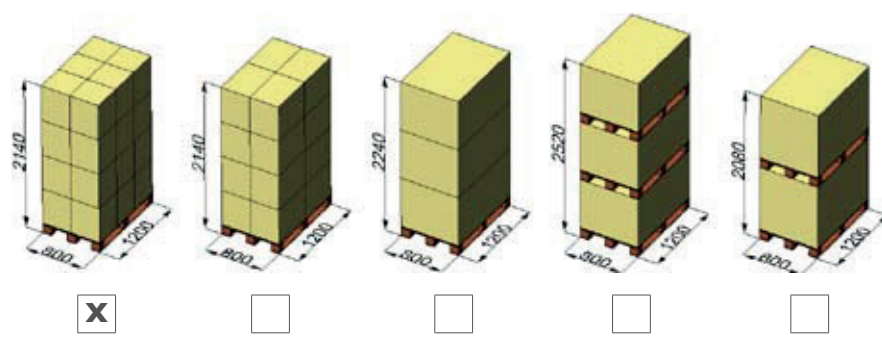

DIMENSION		LID SUITABLE (Code)	
Weight (g)	11,5	440.000	
Brimful volume (ml)	310		
Useful volume (ml)	310		

DECORATION	
Adhesive label	Offset
I.M.L	X Skinny
I.M.S.	Other
I.M.S. barrier	

PACKING	Box	Box	Palbox		
	400 x 400 h 500	400 x 600 h 500	800 x 1200 h 700	h 900	
N° x box	720				
Weight box (Kg)	8,3				
Boxes x pallet	24				
Weight pallet (Kg)	204				
N° x pallet	17280				

IMAGE

EXTERNAL DIMENSIONS (mm)

MAIN INFORMATION		Coperchio 0,31 rett. s.s.	
Code		440.000	
RAW MATERIAL		CLOSURE SYSTEM	
PP - Polypropylene	X	Snap + Tamper evidence	X
PS - Polystyrene		Membrane seal	
PE - Polyethylene		Easy open Aluminum	
DIMENSION		SUITABLE FOR (Code)	
Weight (g)	7,1	439.000	
DECORATION		FOOD APPROVALS	
I.M.L	X		
PACKING		Box	Palbox
		400 x 400	800 x 1200
		h 500	h 700 h 900
N° x box	1620		
Weight box (Kg)	11,5		
Boxes x pallet	24		
Weight pallet (Kg)	281		
N° x pallet	38880		

EXTERNAL DIMENSIONS (mm)

10.0

78.4

122.4

X