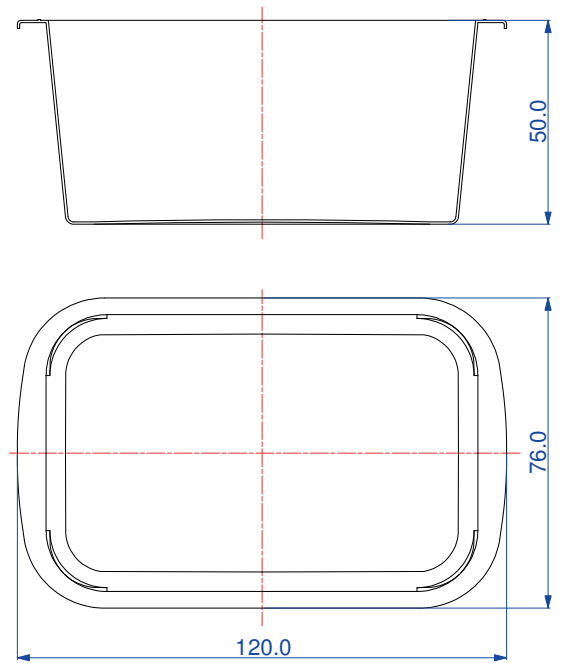

MAIN INFORMATION		Vaschetta 0,31 L rett s.s.
Code		439.000

RAW MATERIAL		CLOSURE SYSTEM	
PP - Polypropylene	X	Snap + Tamper evidence	X
PS - Polystyrene		Membrane seal	
PE - Polyethylene		Easy open Aluminum	
Food Approvals			

DIMENSION		LID SUITABLE (Code)	
Weight (g)	11,5	440.000	
Brimful volume (ml)	310		
Useful volume (ml)	310		

DECORATION	
Adhesive label	Offset
I.M.L	X Skinny
I.M.S.	Other
I.M.S. barrier	

PACKING	Box	Box	Palbox		
	400 x 400 h 500	400 x 600 h 500	800 x 1200 h 700	h 900	
N° x box	720				
Weight box (Kg)	8,3				
Boxes x pallet	24				
Weight pallet (Kg)	204				
N° x pallet	17280				

IMAGE

EXTERNAL DIMENSIONS (mm)

MAIN INFORMATION		Coperchio 0,31 rett. s.s.	
Code		440.000	
RAW MATERIAL		CLOSURE SYSTEM	
PP - Polypropylene	X	Snap + Tamper evidence	X
PS - Polystyrene		Membrane seal	
PE - Polyethylene		Easy open Aluminum	
DIMENSION		SUITABLE FOR (Code)	
Weight (g)	7,1	439.000	
DECORATION		FOOD APPROVALS	
I.M.L	X		
PACKING		Box	Palbox
		400 x 400	800 x 1200
		h 500	h 700 h 900
N° x box	1620		
Weight box (Kg)	11,5		
Boxes x pallet	24		
Weight pallet (Kg)	281		
N° x pallet	38880		

EXTERNAL DIMENSIONS (mm)

10.0

78.4

122.4

X